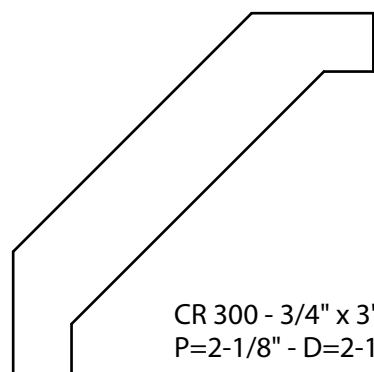

CROWN

CR 3375 - 3/4" x 3-3/8"
P=2-3/8" - D= 2-3/8"

CR 258 - 3/4" x 2-5/8"
P=1-5/8" - D=2-1/16"

CR 250 - 3/4" x 2-1/4"
P=1-5/16" - D=1-27/32"

CR 31 - 3/4" x 2-3/4"
P=1-31/32" - D=1-15/16"

CR 69 - 3/4" x 3-1/4"
P=2-5/16" - D=2-5/16"

CR 13 - 3/4" x 3-1/4"
P=2-5/16" - D=2-5/16"

CR 300 - 3/4" x 3"
P=2-1/8" - D=2-1/8"

CR 255 - 3/4" x 2-1/2"
P=1-25/32" - D=1-25/32"

CROWN