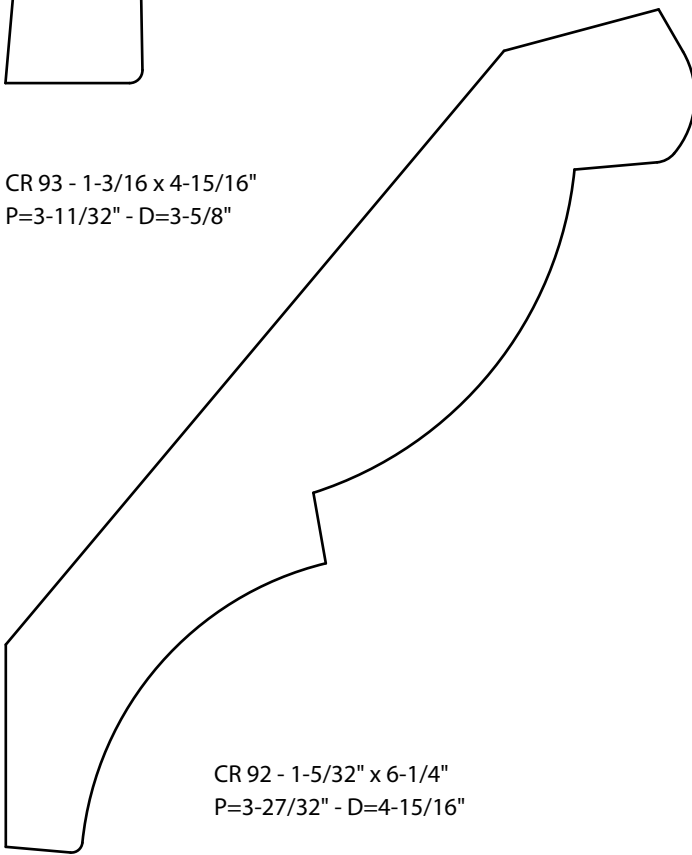

CROWN

CR 93 - 1-3/16 x 4-15/16"
P=3-11/32" - D=3-5/8"

CR 92 - 1-5/32" x 6-1/4"
P=3-27/32" - D=4-15/16"

CROWN