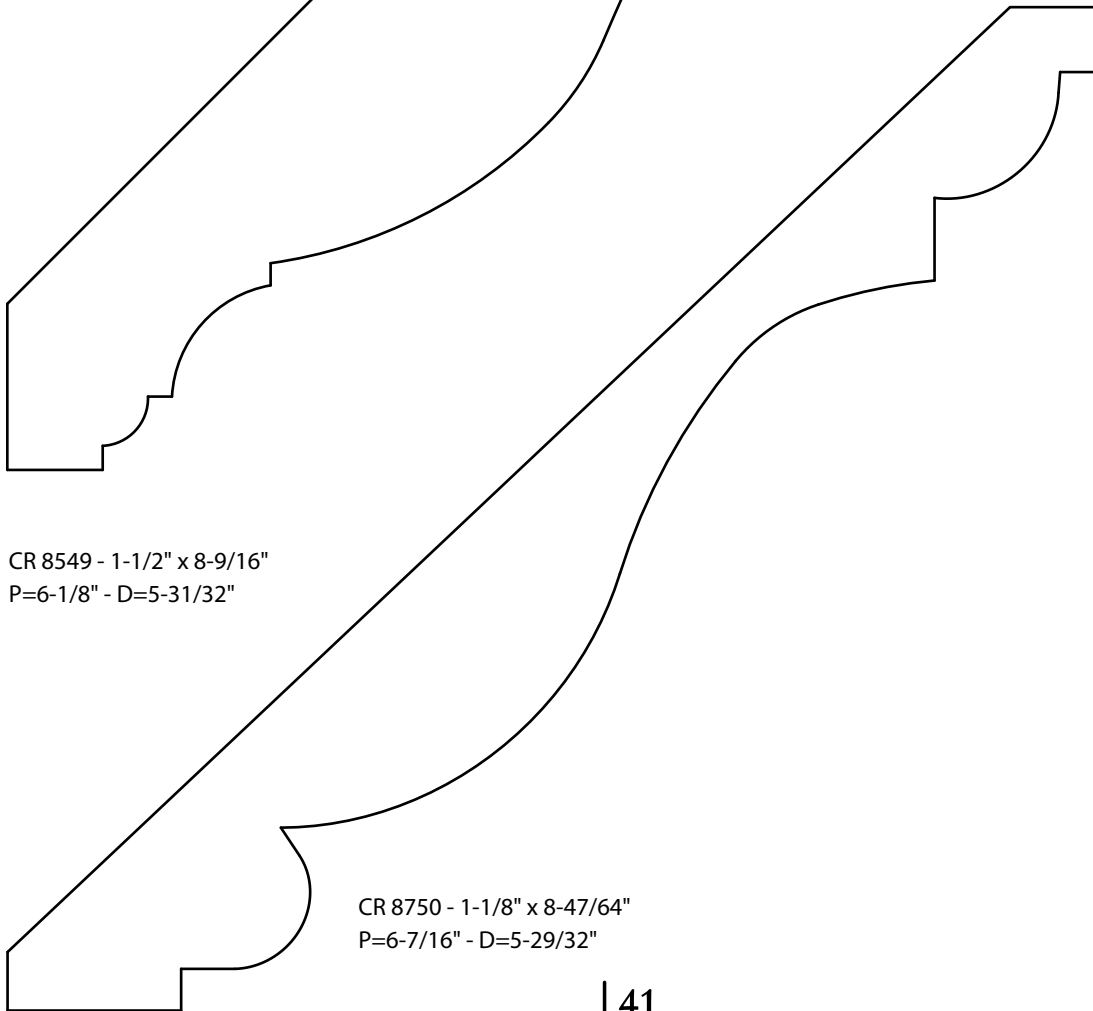

CROWN

CR 8549 - 1-1/2" x 8-9/16"
P=6-1/8" - D=5-31/32"

CR 8750 - 1-1/8" x 8-47/64"
P=6-7/16" - D=5-29/32"

CROWN