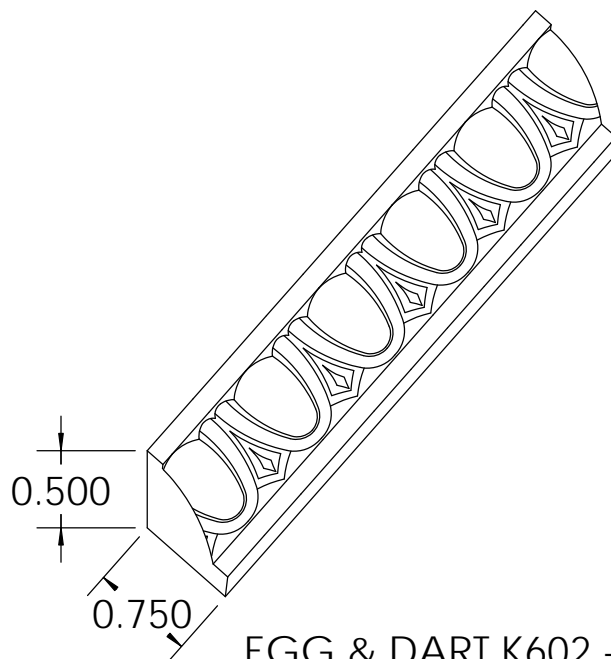

CR 7 Dentil Insert
1/2" x 5/8"

Dentil 750
13/32" x 3/4" Dentil insert

Dentil 875
1/2" x 7/8" Dentil insert

Egg & Dart

EGG & DART K602 - .500" x .750"